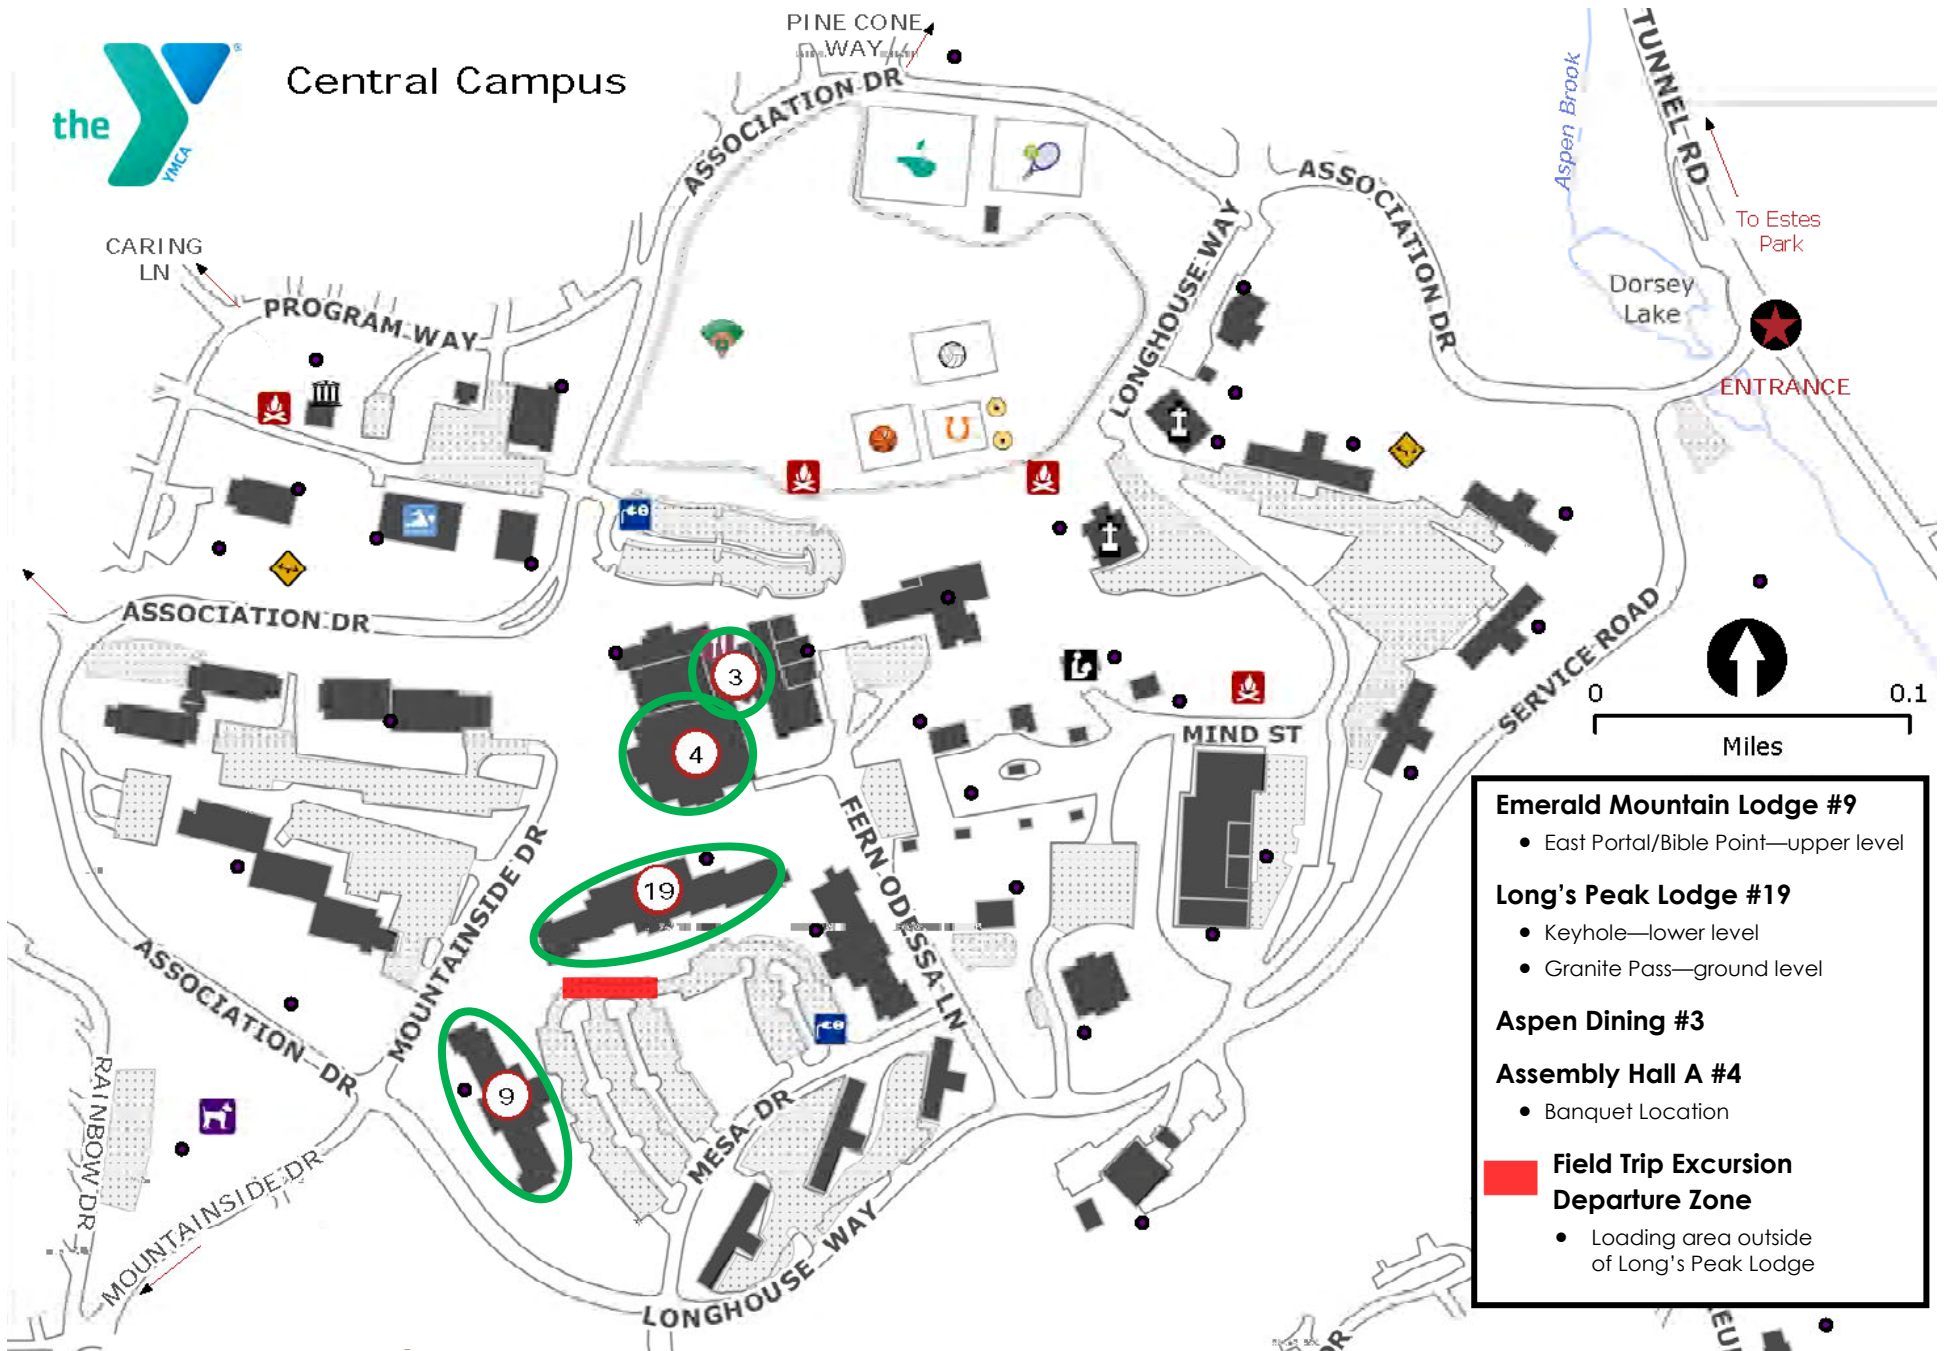

Central Campus

Emerald Mountain Lodge #9

- East Portal/Bible Point—upper level

Long's Peak Lodge #19

- Keyhole—lower level
- Granite Pass—ground level

Aspen Dining #3

Assembly Hall A #4

- Banquet Location

Field Trip Excursion Departure Zone

- Loading area outside of Long's Peak Lodge

Checkout is at 10:00AM.
 Checkout is strictly enforced. However, you are welcome to enjoy the grounds and activities the rest of the day.